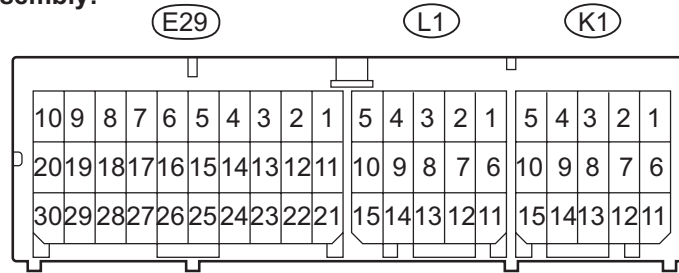

TERMINALS OF ECU

Center Airbag Sensor Assembly:

H

C108107E03

Terminal No.	Terminal Symbol	Destination
E29-1	P2+	Front passenger airbag (Front passenger side squib 2nd step)
E29-2	P2-	Front passenger airbag (Front passenger side squib 2nd step)
E29-3	P-	Front passenger airbag (Front passenger side squib)
E29-4	P+	Front passenger airbag (Front passenger side squib)
E29-5	D+	Steering pad (Driver side squib)
E29-6	D-	Steering pad (Driver side squib)
E29-7	D2-	Steering pad (Driver side squib 2nd step)
E29-8	D2+	Steering pad (Driver side squib 2nd step)
E29-11	LA	SRS warning light (Combination meter)
E29-12	TC	DLC3
E29-13	PBEW	Front passenger seat belt warning light
E29-16	SIL	DLC3
E29-17	P-AB	Front passenger seat belt warning light (Passenger airbag ON/OFF indicator)
E29-21	IG2	IGN fuse
E29-22	GSW2	ECM
E29-23	PAON	Front passenger seat belt warning light (Passenger airbag ON/OFF indicator)
E29-25	E1	Ground
E29-26	E2	Ground
E29-27	-SR	Front airbag sensor RH
E29-28	-SL	Front airbag sensor LH
E29-29	+SR	Front airbag sensor RH
E29-30	+SL	Front airbag sensor LH
L1-1	PD-	Front seat outer belt assembly LH (Driver side pretensioner squib)
L1-2	PD+	Front seat outer belt assembly LH (Driver side pretensioner squib)
L1-6	ICD-	Curtain shield airbag assembly LH (Driver side curtain shield squib)
L1-7	ICD+	Curtain shield airbag assembly LH (Driver side curtain shield squib)
L1-8	BBD+	Side airbag sensor LH
L1-9	SFD+	Front seat side airbag assembly LH (Side squib LH)
L1-10	SFD-	Front seat side airbag assembly LH (Side squib LH)
L1-11	DBE+	Front seat inner belt assembly LH
L1-12	DBE-	Front seat inner belt assembly LH
L1-13	DSP-	Seat position sensor
L1-14	DSP+	Seat position sensor
L1-15	BBD-	Side airbag sensor LH
K1-4	PP+	Front seat outer belt assembly RH (Front passenger side pretensioner squib RH)
K1-5	PP-	Front seat outer belt assembly RH (Front passenger side pretensioner squib RH)
K1-6	SFP-	Front seat side airbag assembly RH (Side squib RH)